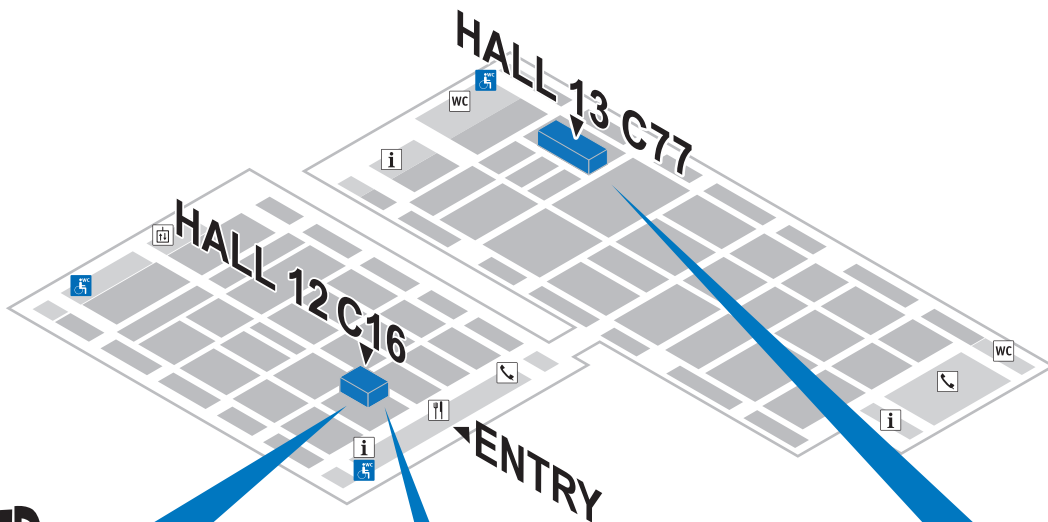

ROBOTIC SOUL

www.campetella.com

2016
19-26 October
Düsseldorf
Germany

**TIRED
OF ALWAYS
SEEING THE SAME
IML PROJECTS
AT EXHIBITIONS?**

**THE
SMART
CUTLERY
FACILITY**

**FROM SIMPLE TO
HIGH SPEED, WE WILL
SHOW YOU OUR
LATEST SERIES OF
ROBOTS FOR EVERY
APPLICATION**